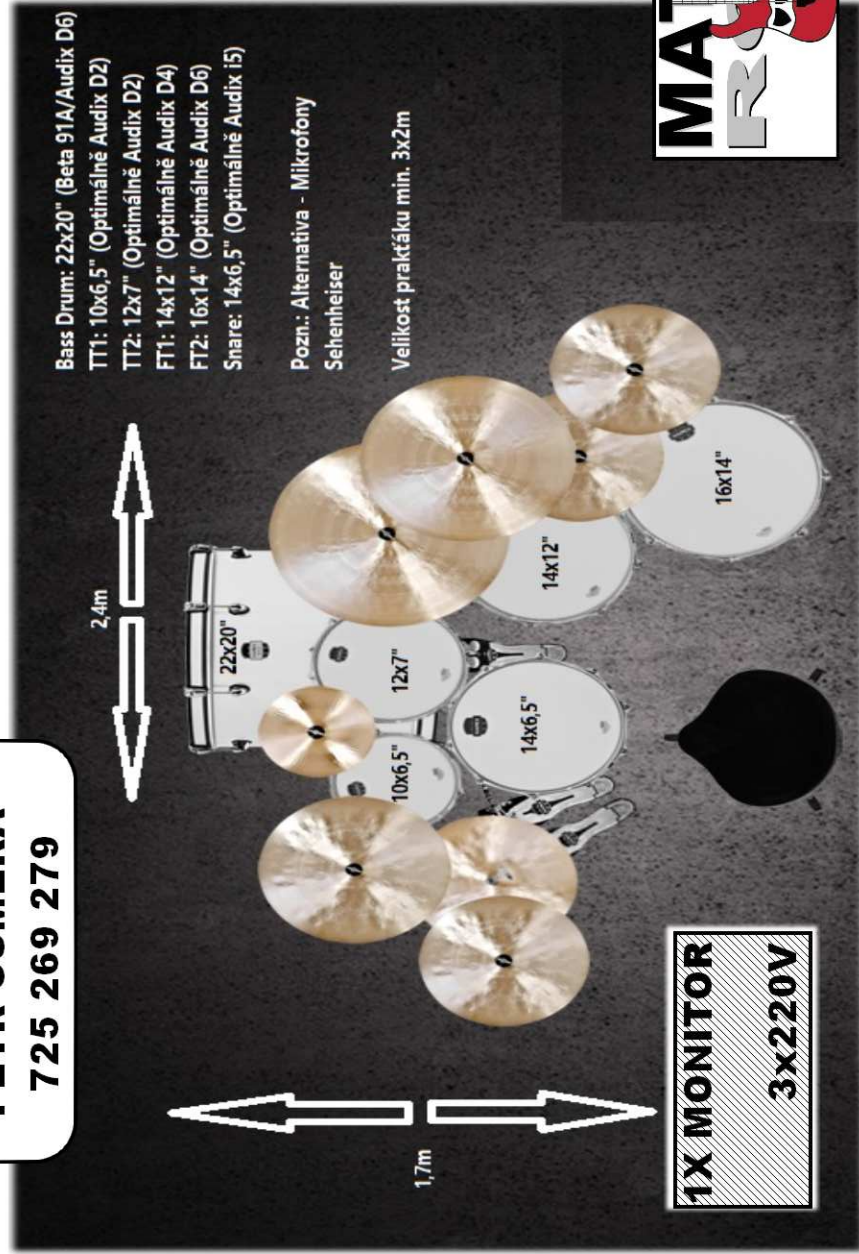

VOCAL

1X MONITOR

2X MONITOR

LEAD VOCAL

1x220V
GUITAR MIDI CONTROLLER

**2X MIC. OPTIMÁLNĚ
SHURE SM57**

BASS COMBO

1x220V

BALANCED LINE OUTPUT

**MATADOR ROCK
PETR OŠMERA
725 269 279**

GUITAR BOX 4X12

1x220V